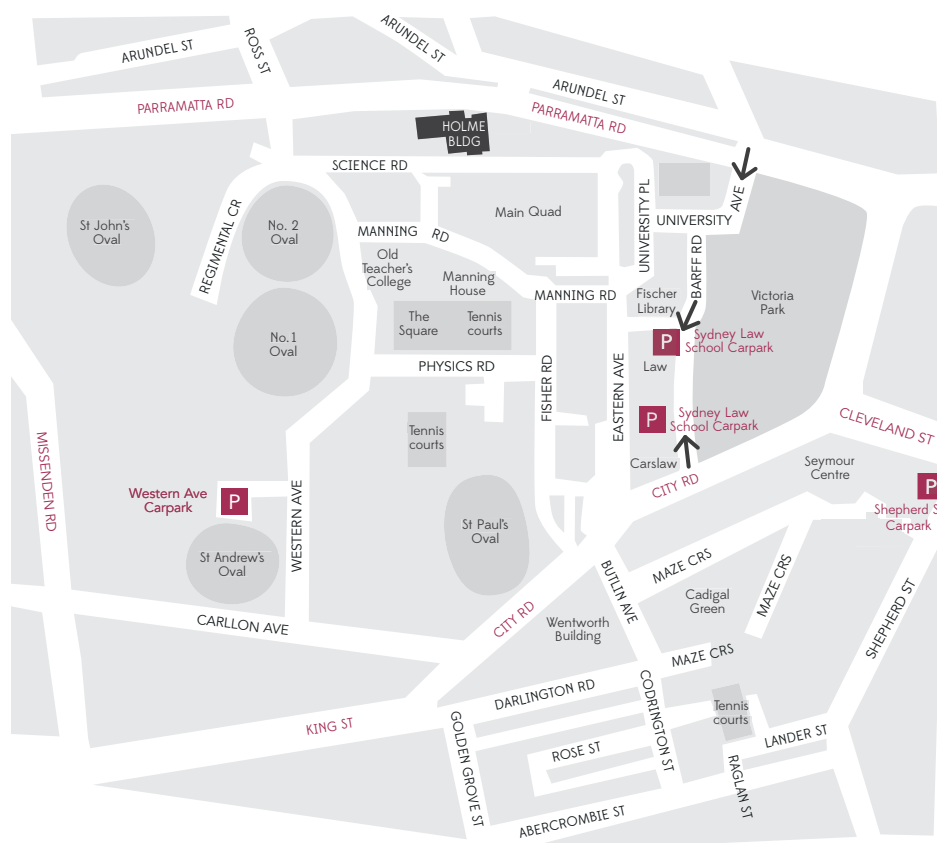

HOSTCO

Map and Directions

Driving away from the city on Parramatta Rd

Turn left at Ross Street entrance
Take first left onto Science Road
Drive up Science Road until you reach a HostCo sign and enter the Holme Building via the Refectory stairs

Driving towards the city

Enter via Ross Street
Take first left onto Science Road
Drive up Science Road until you reach a HostCo sign and enter the Holme Building via the Refectory stairs

Walking on Parramatta Rd from footbridge bus stop

Enter grounds via the footbridge stairs
Turn right onto Science Road
Walk down Science Road until you reach a HostCo sign and enter the Holme building via the Refectory stairs

HOSTCO

Parking

The parking meters are “Pay by Plate”. Park your vehicle, go to the meter, pay the fee and enter your vehicle’s registration number and go on your way.

Carpark	Rates	Casual Rates
Shepherd St	NA	\$4 hourly rate (maximum \$24)
Sydney Law School Carpark	From 3pm only*	\$4 hourly rate (maximum \$24)
Western Avenue Carpark	From 3pm only*	\$4 hourly rate (maximum 2 hour limit)
Parramatta Road	Free 10am-3pm	NA
Arundel Street	Limited free or hourly parking	NA