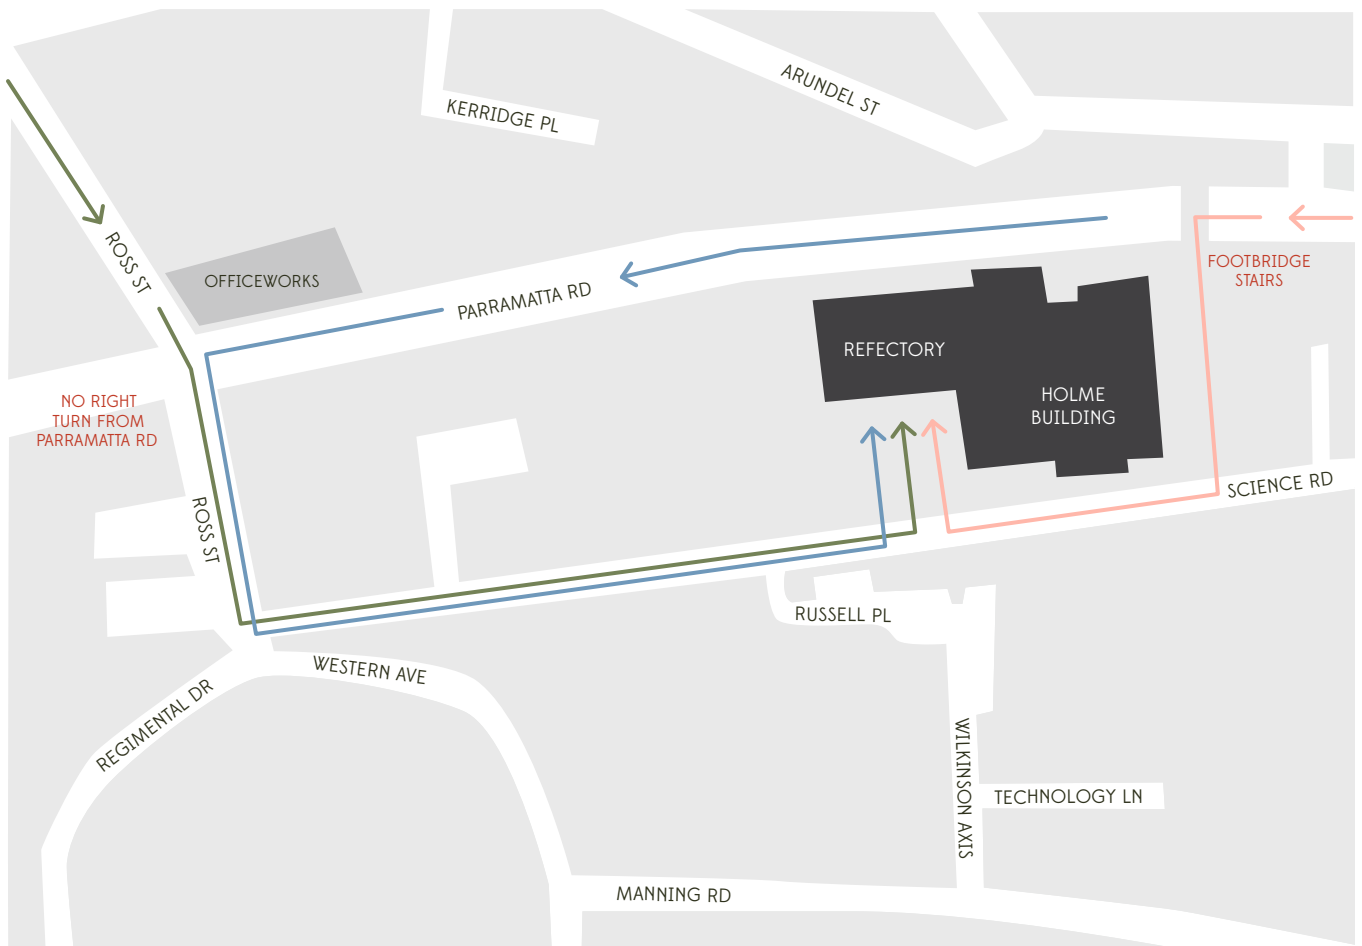

HOSTCO

Map and Directions

Driving away from the city on Parramatta Rd

Turn left at Ross Street entrance
Take first left onto Science Road
Drive up Science Road until you reach a HostCo sign and enter the Holme Building via the Refectory stairs

Driving towards the city

Enter via Ross Street
Take first left onto Science Road
Drive up Science Road until you reach a HostCo sign and enter the Holme Building via the Refectory stairs

Walking on Parramatta Rd from footbridge bus stop

Enter grounds via the footbridge stairs
Turn right onto Science Road
Walk down Science Road until you reach a HostCo sign and enter the Holme building via the Refectory stairs

HOSTCO

Parking

The parking meters are “Pay by Plate”. Park your vehicle, go to the meter, pay the fee and enter your vehicle’s registration number and go on your way.